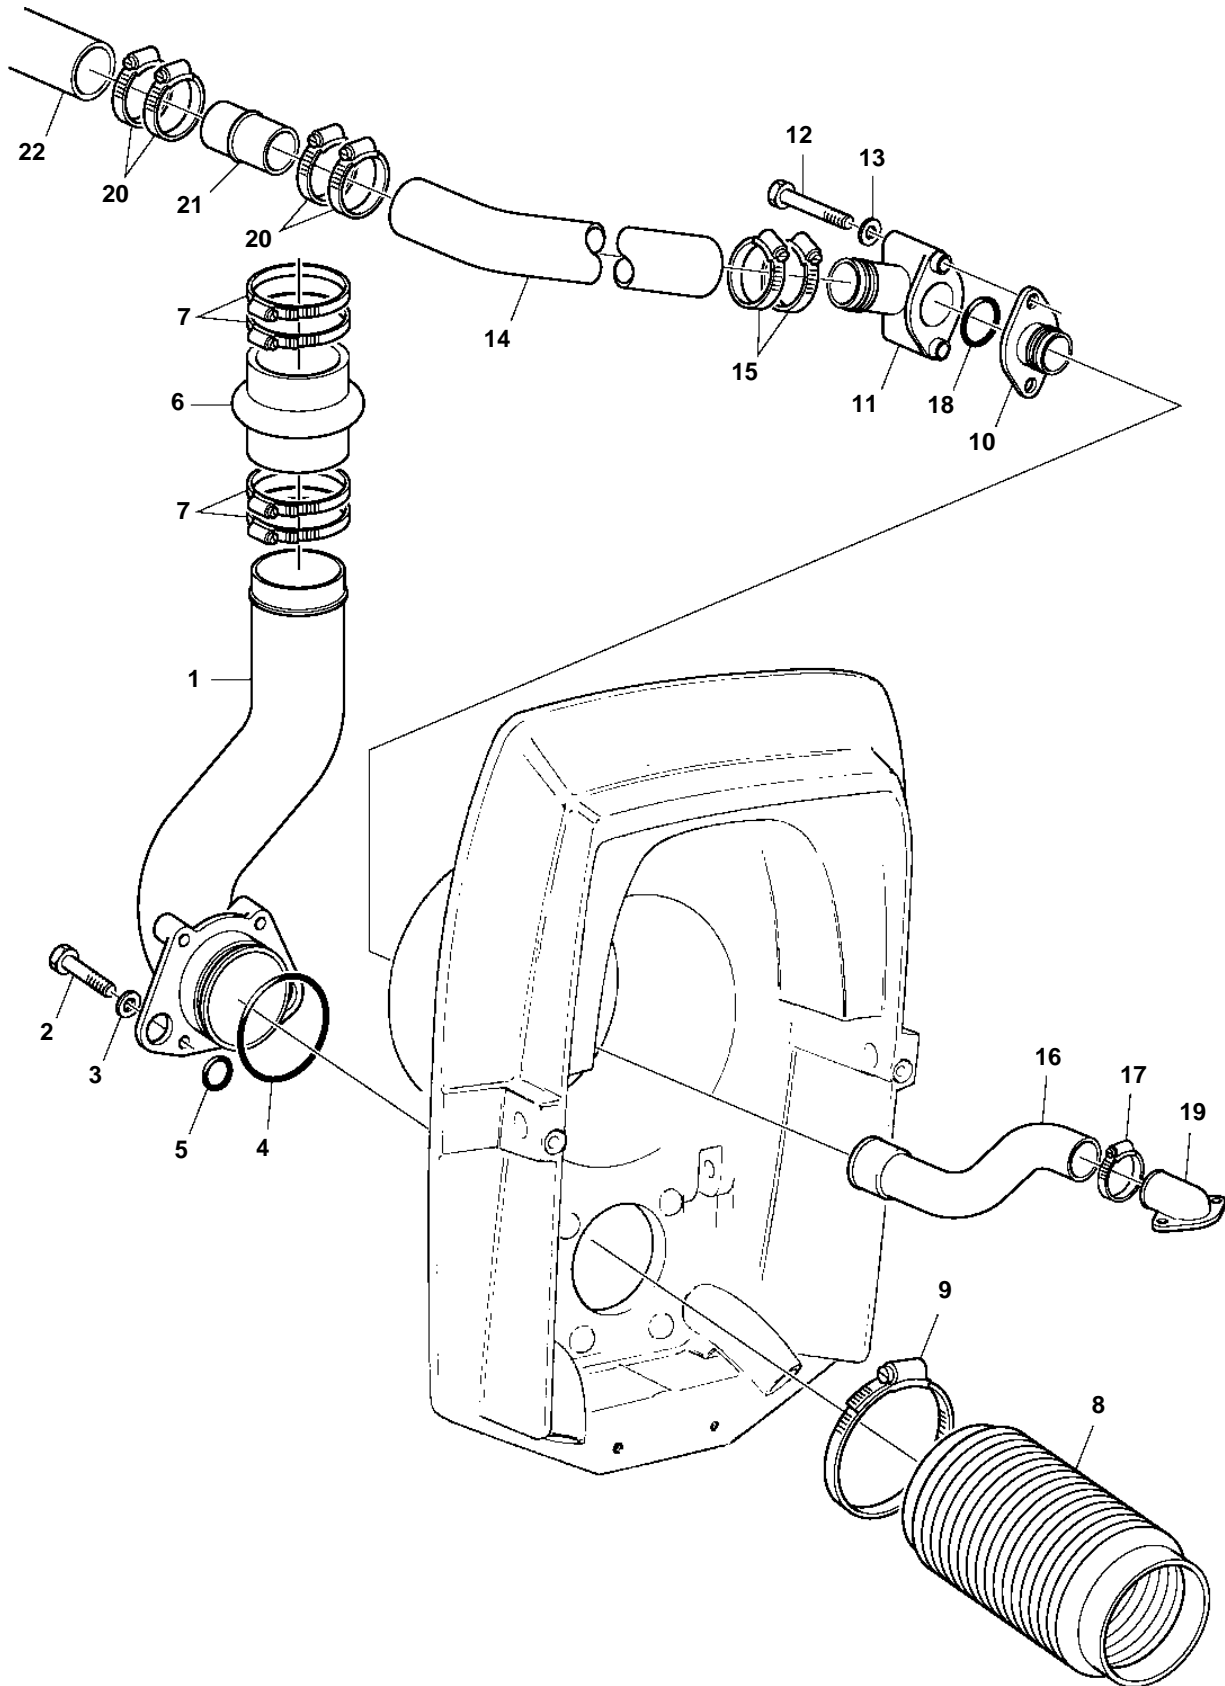

SP-C1, DP-D1, DPX, DP-E, DP-G

23061

SP-C1, DP-D1, DPX, DP-E, DP-G

REF	PART NO.	QTY	DESCRIPTION	NOTES
1	3581130	1	Exhaust pipe	(873114)
2	947790	4	Flange screw	
3	976945	4	Washer	
4	925256	1	O-ring	
5	925064	2	O-ring	
6	860396	1	Exhaust hose	
7	982694	4	Hose clamp	
8	876631	1	Bellows kit	
9	872531	2	· Hose clamp	
10	872334	1	Nipple	
11	872338	1	Hose nipple	
12	955516	2	Screw	
13	955893	2	Washer	
14	861742	1	Hose	Intake-sea water pump.
15	961669	2	Hose clamp	
16	876632	1	Hose kit	
17	853548	1	· Hose clamp	
18	925064	1	· O-ring	
19	872752	1	Hose connection	
20	961669	4	Hose clamp	
21	861090	1	Tube	
22		1	Hose	SEE GROUP 26. Intake-sea water pump.